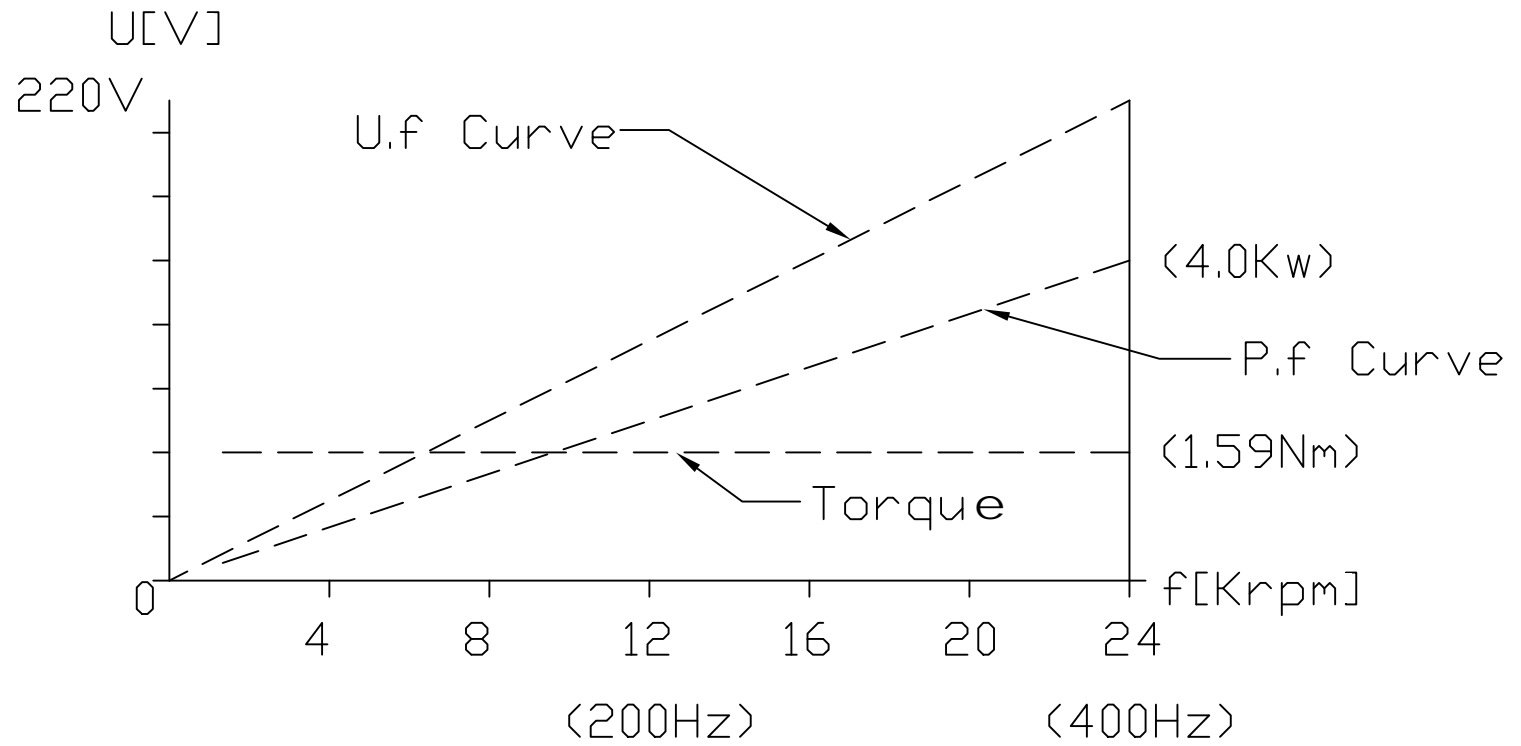

GDK110-24Z/4.0  
220V 14.0A 2P

TA:20°C

Serv:S1

Water cooling